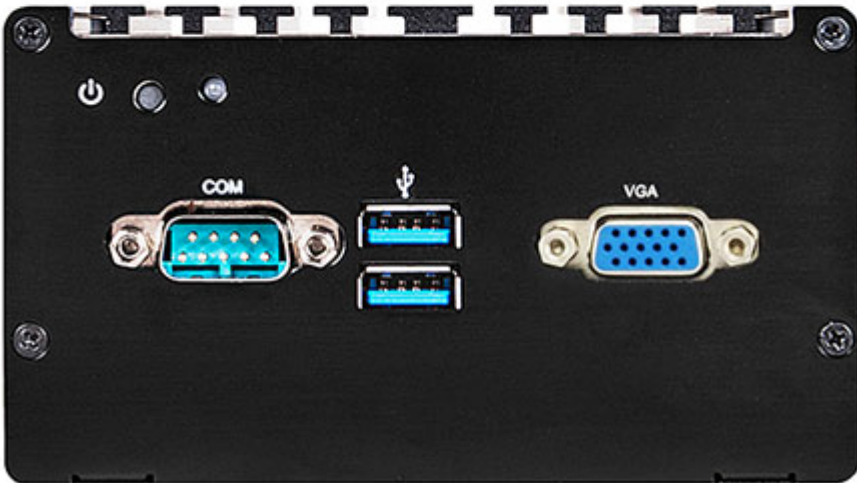

398.00 EUR  
incl. 19% VAT, plus [shipping](#)

- JBC323U691W-345B

- Intel Apollo Lake SoC Processor
- 1 \* SO-DIMM DDR3L up to 8GB
- 4 \* USB3.0, 1 \* COM, 1 \* VGA, 2 \* HDMI, 2 \* RJ45, 1 \* Audio (MIC + Line-out)
- M/B Form Factor :NUC (101x101mm)
- DC-12V\_40W Adapter

MB Model	- JNU691B-3350 / NUC (101 X 101 mm) - JNU691B-3455 / NUC (101 X 101 mm)
Part No.	- HBJC323U691-335B (non-WIFI) / HBJC323U691W-335B (WIFI) - HBJC323U691-345B (non-WIFI) / HBJC323U691W-345B (WIFI)
BIOS	- AMI 128MB SMT Flash ROM
CPU/Chipset	- INTEL® Apollo Lake N3350 SoC Processor (TDP : 6W) - INTEL® Apollo Lake J3455 SoC Processor (TDP : 10W)
Memory	- 1 * DDR3L-1866MHz SO-DIMM up to 8GB
Storage	- 1 * Full-size mSATA/Mini-PCI Express shared slot - 1 * 2.5" SATA Drive (only support 2.5" HDD with a height ≤ 10mm)
Network	- 2 * Gigabit LAN - 1 * Half-size Mini-PCIE slot (for Mini-PCIE WIFI module) - 1 * SIM Card